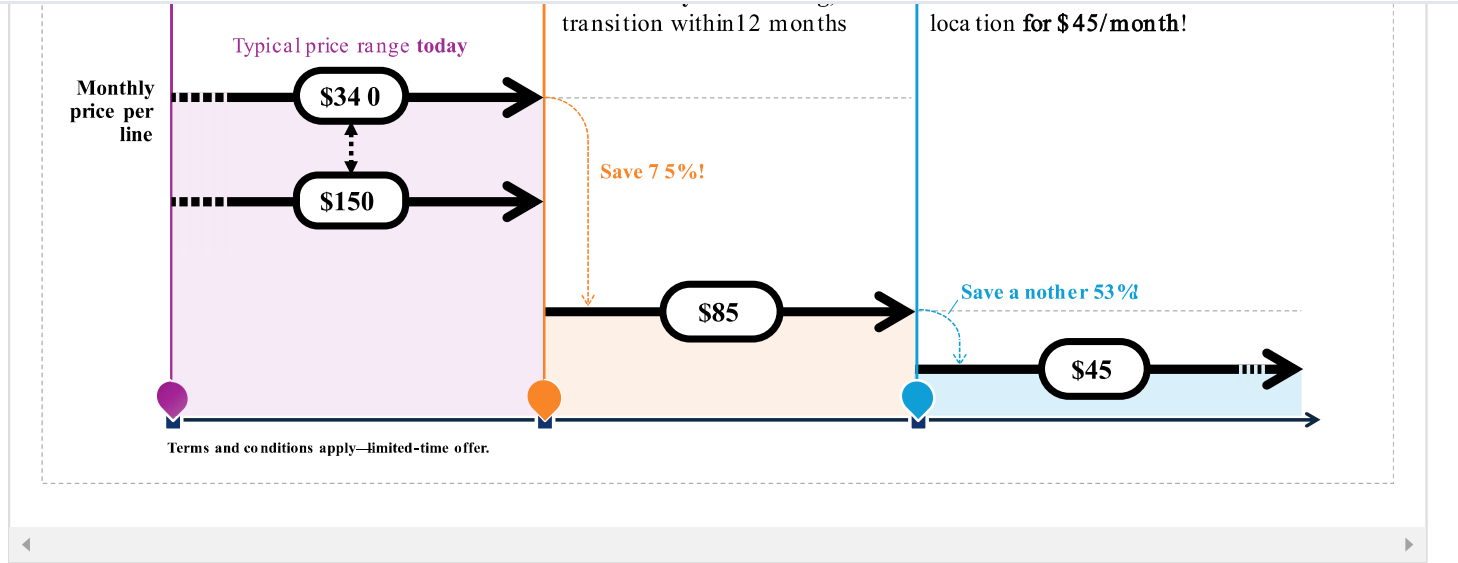

Let's Connect